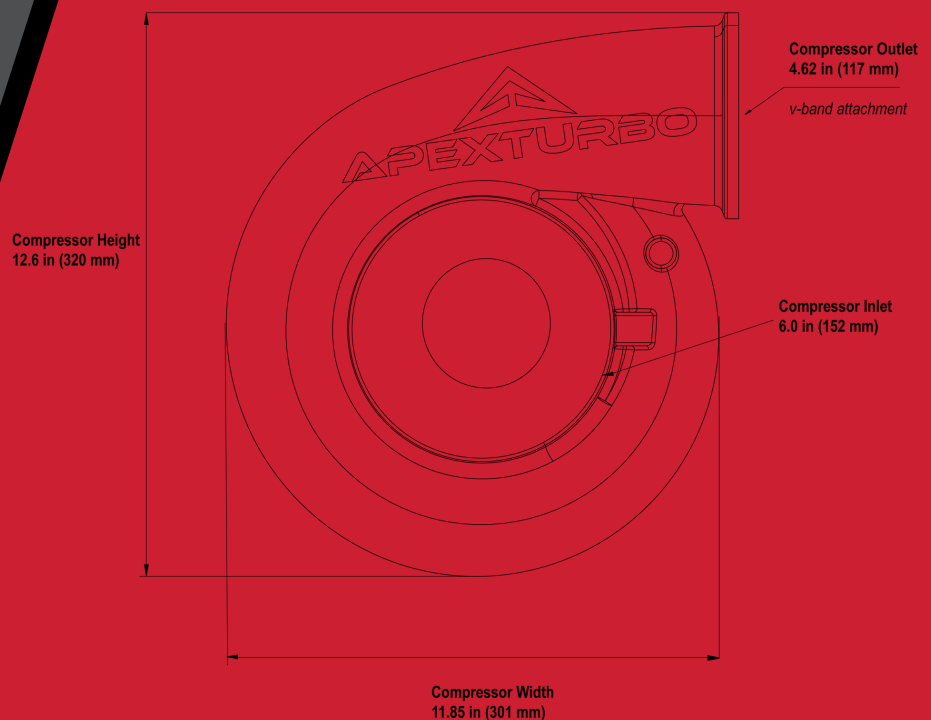

Since its launch, ApexTurbo has provided the most powerful turbochargers to competitive motorsports enthusiasts around the world. Located in Southeastern Michigan, just minutes from the heart of the Motor City, ApexTurbo understands the importance of air intake management and how an expertly designed turbo can optimize pressure differentials and maximize horsepower. Born from the truck and tractor pulling industry, ApexTurbo, is no stranger to extreme boost applications.

ApexTurbo is a revolutionary company in the performance turbocharger world, providing powerful turbochargers globally. Their products, like the APX 9813, are not just built, but built to win. For more information, contact info@apexturbo.com or call 734.777.1380.

OTHER TURBO MODELS AVAILABLE

DRAG RACING / STREET PERFORMANCE

APX 6469	APX 88/103	APX 102/108
APX 7175	APX 91/103	APX 106/108
APX 7675	APX 94/103	APX 98/113
APX 6785	APX 88/105	APX 102/113
APX 7385	APX 91/105	APX 106/113
APX 7685	APX 94/105	APX 110/113
APX 8185	APX 88/108	APX 122/113
APX 8385	APX 91/108	
APX 8388	APX 94/108	
APX 8688	APX 98/108	

TRUCK / TRACTOR PULLING

APX 2.6 SB	APX 3X3.5 HF
APX 3.0 SB	APX 3X4 SB
APX 3.6 SB	APX 3X4 SL
APX 3X3 SBHF	APX 3.4X4 SB
APX 3X3 SF	APX 4.1 SB
APX 3X3.4 HF	APX 4.8 SL

APX 600 Compressor Housing

BUILT TO WIN.