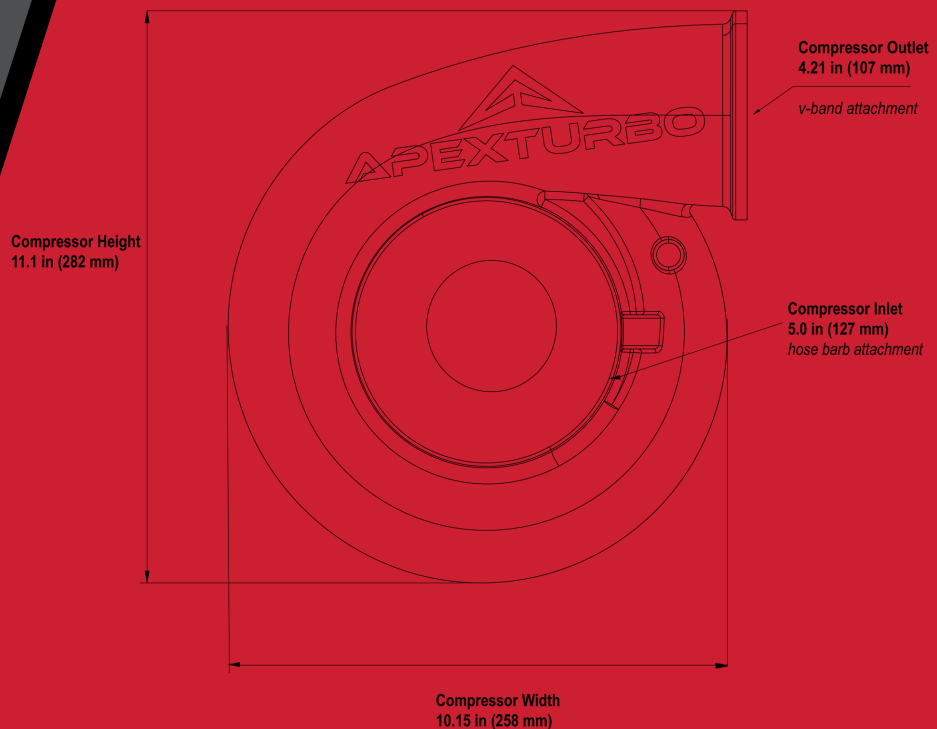

Since its launch, ApexTurbo has provided the most powerful turbochargers to competitive motorsports enthusiasts around the world. Located in Southeastern Michigan, just minutes from the heart of the Motor City, ApexTurbo understands the importance of air intake management and how an expertly designed turbo can optimize pressure differentials and maximize horsepower. Born from the truck and tractor pulling industry, ApexTurbo, is no stranger to extreme boost applications.

ApexTurbo is a revolutionary company in the performance turbocharger world, providing powerful turbochargers globally. Their products, like the APX 9208, are not just built, but built to win. For more information, contact info@apexturbo.com or call 734.777.1380.

OTHER TURBO MODELS AVAILABLE

DRAG RACING / STREET PERFORMANCE

APX 6469	APX 88/103	APX 102/108
APX 7175	APX 91/103	APX 106/108
APX 7675	APX 94/103	APX 98/113
APX 6785	APX 88/105	APX 102/113
APX 7385	APX 91/105	APX 106/113
APX 7685	APX 94/105	APX 110/113
APX 8185	APX 88/108	APX 122/113
APX 8385	APX 91/108	
APX 8388	APX 94/108	
APX 8688	APX 98/108	

TRUCK / TRACTOR PULLING

APX 2.6 SB	APX 3X3.5 HF
APX 3.0 SB	APX 3X4 SB
APX 3.6 SB	APX 3X4 SL
APX 3X3 SBHF	APX 3.4X4 SB
APX 3X3 SF	APX 4.1 SB
APX 3X3.4 HF	APX 4.8 SL

APX 500 Compressor Housing

BUILT TO WIN.