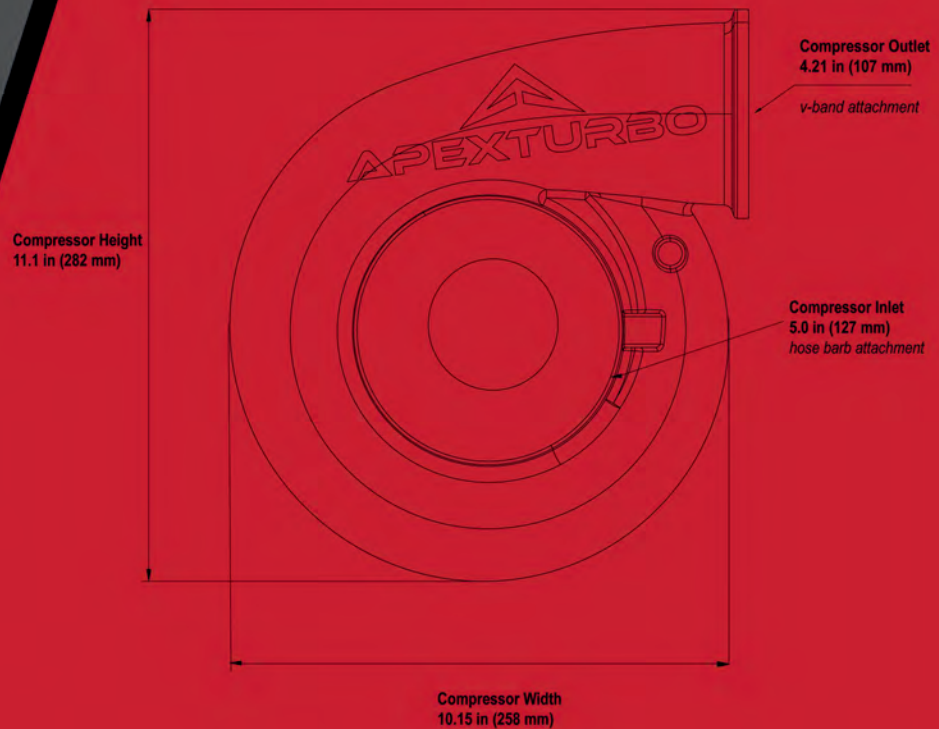

Since its launch, ApexTurbo has provided the most powerful turbochargers to competitive motorsports enthusiasts around the world. Located in Southeastern Michigan, just minutes from the heart of the Motor City, ApexTurbo understands the importance of air intake management and how an expertly designed turbo can optimize pressure differentials and maximize horsepower. Born from the truck and tractor pulling industry, ApexTurbo, is no stranger to extreme boost applications.

ApexTurbo is a revolutionary company in the performance turbocharger world, providing powerful turbochargers globally. Their products, like the APX 8688, are not just built, but built to win. For more information, contact info@apexturbo.com or call 734.777.1380.

OTHER TURBO MODELS AVAILABLE

DRAG RACING / STREET PERFORMANCE

APX 6469	APX 88/103	APX 102/108
APX 7175	APX 91/103	APX 106/108
APX 7675	APX 94/103	APX 98/113
APX 6785	APX 88/105	APX 102/113
APX 7385	APX 91/105	APX 106/113
APX 7685	APX 94/105	APX 110/113
APX 8185	APX 88/108	APX 122/113
APX 8385	APX 91/108	
APX 8388	APX 94/108	
APX 8688	APX 98/108	

TRUCK / TRACTOR PULLING

APX 2.6 SB	APX 3X3.5 HF
APX 3.0 SB	APX 3X4 SB
APX 3.6 SB	APX 3X4 SL
APX 3X3 SBHF	APX 3.4X4 SB
APX 3X3 SF	APX 4.1 SB
APX 3X3.4 HF	APX 4.8 SL

APX 500 Compressor Housing

APEXTURBO

BUILT TO WIN.